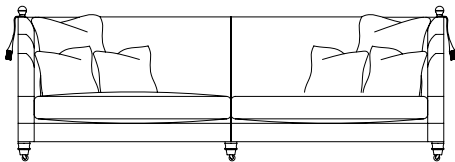

HORNBLOWER

Hornblower 3 Seater Sofa
91H x 240W x 117D cms