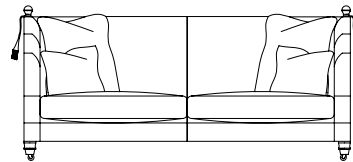

Hornblower 2.5 Seater Sofa
91H x 184W x 117D cms

Standard Specifications

- Available in leather or soft cover
- Hardwood frame, coil sprung seat with sprung edge and serpentine sprung back
- Seat filling - fibre
- Back cushion filling - duck feather
- Solid brass castor at front
- Wood finish - antique
- Scatters - 3 Seater: 2 large & 4 small; 2.5 Seater: 2 large & 2 small

Optional Specifications

- Seat filling - duck feather, Duraluxe, Supawrap (foam core with fibre wrap)*, Featherlux (foam core with duck feather wrap)* or duck feather and down*
- Back & scatter filling - fibre
- Choose from our range of metal finishes
- Choose from our range of wood finishes
- Available with castorless leg
- Available with a metal finisher
- Protective arm throws*

*Denotes chargeable options

See this model in a range of fabrics at
duresta.com/configurator

DURESTA.COM