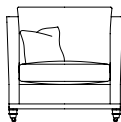

Horatio Chair
101H x 84W x 108D cms